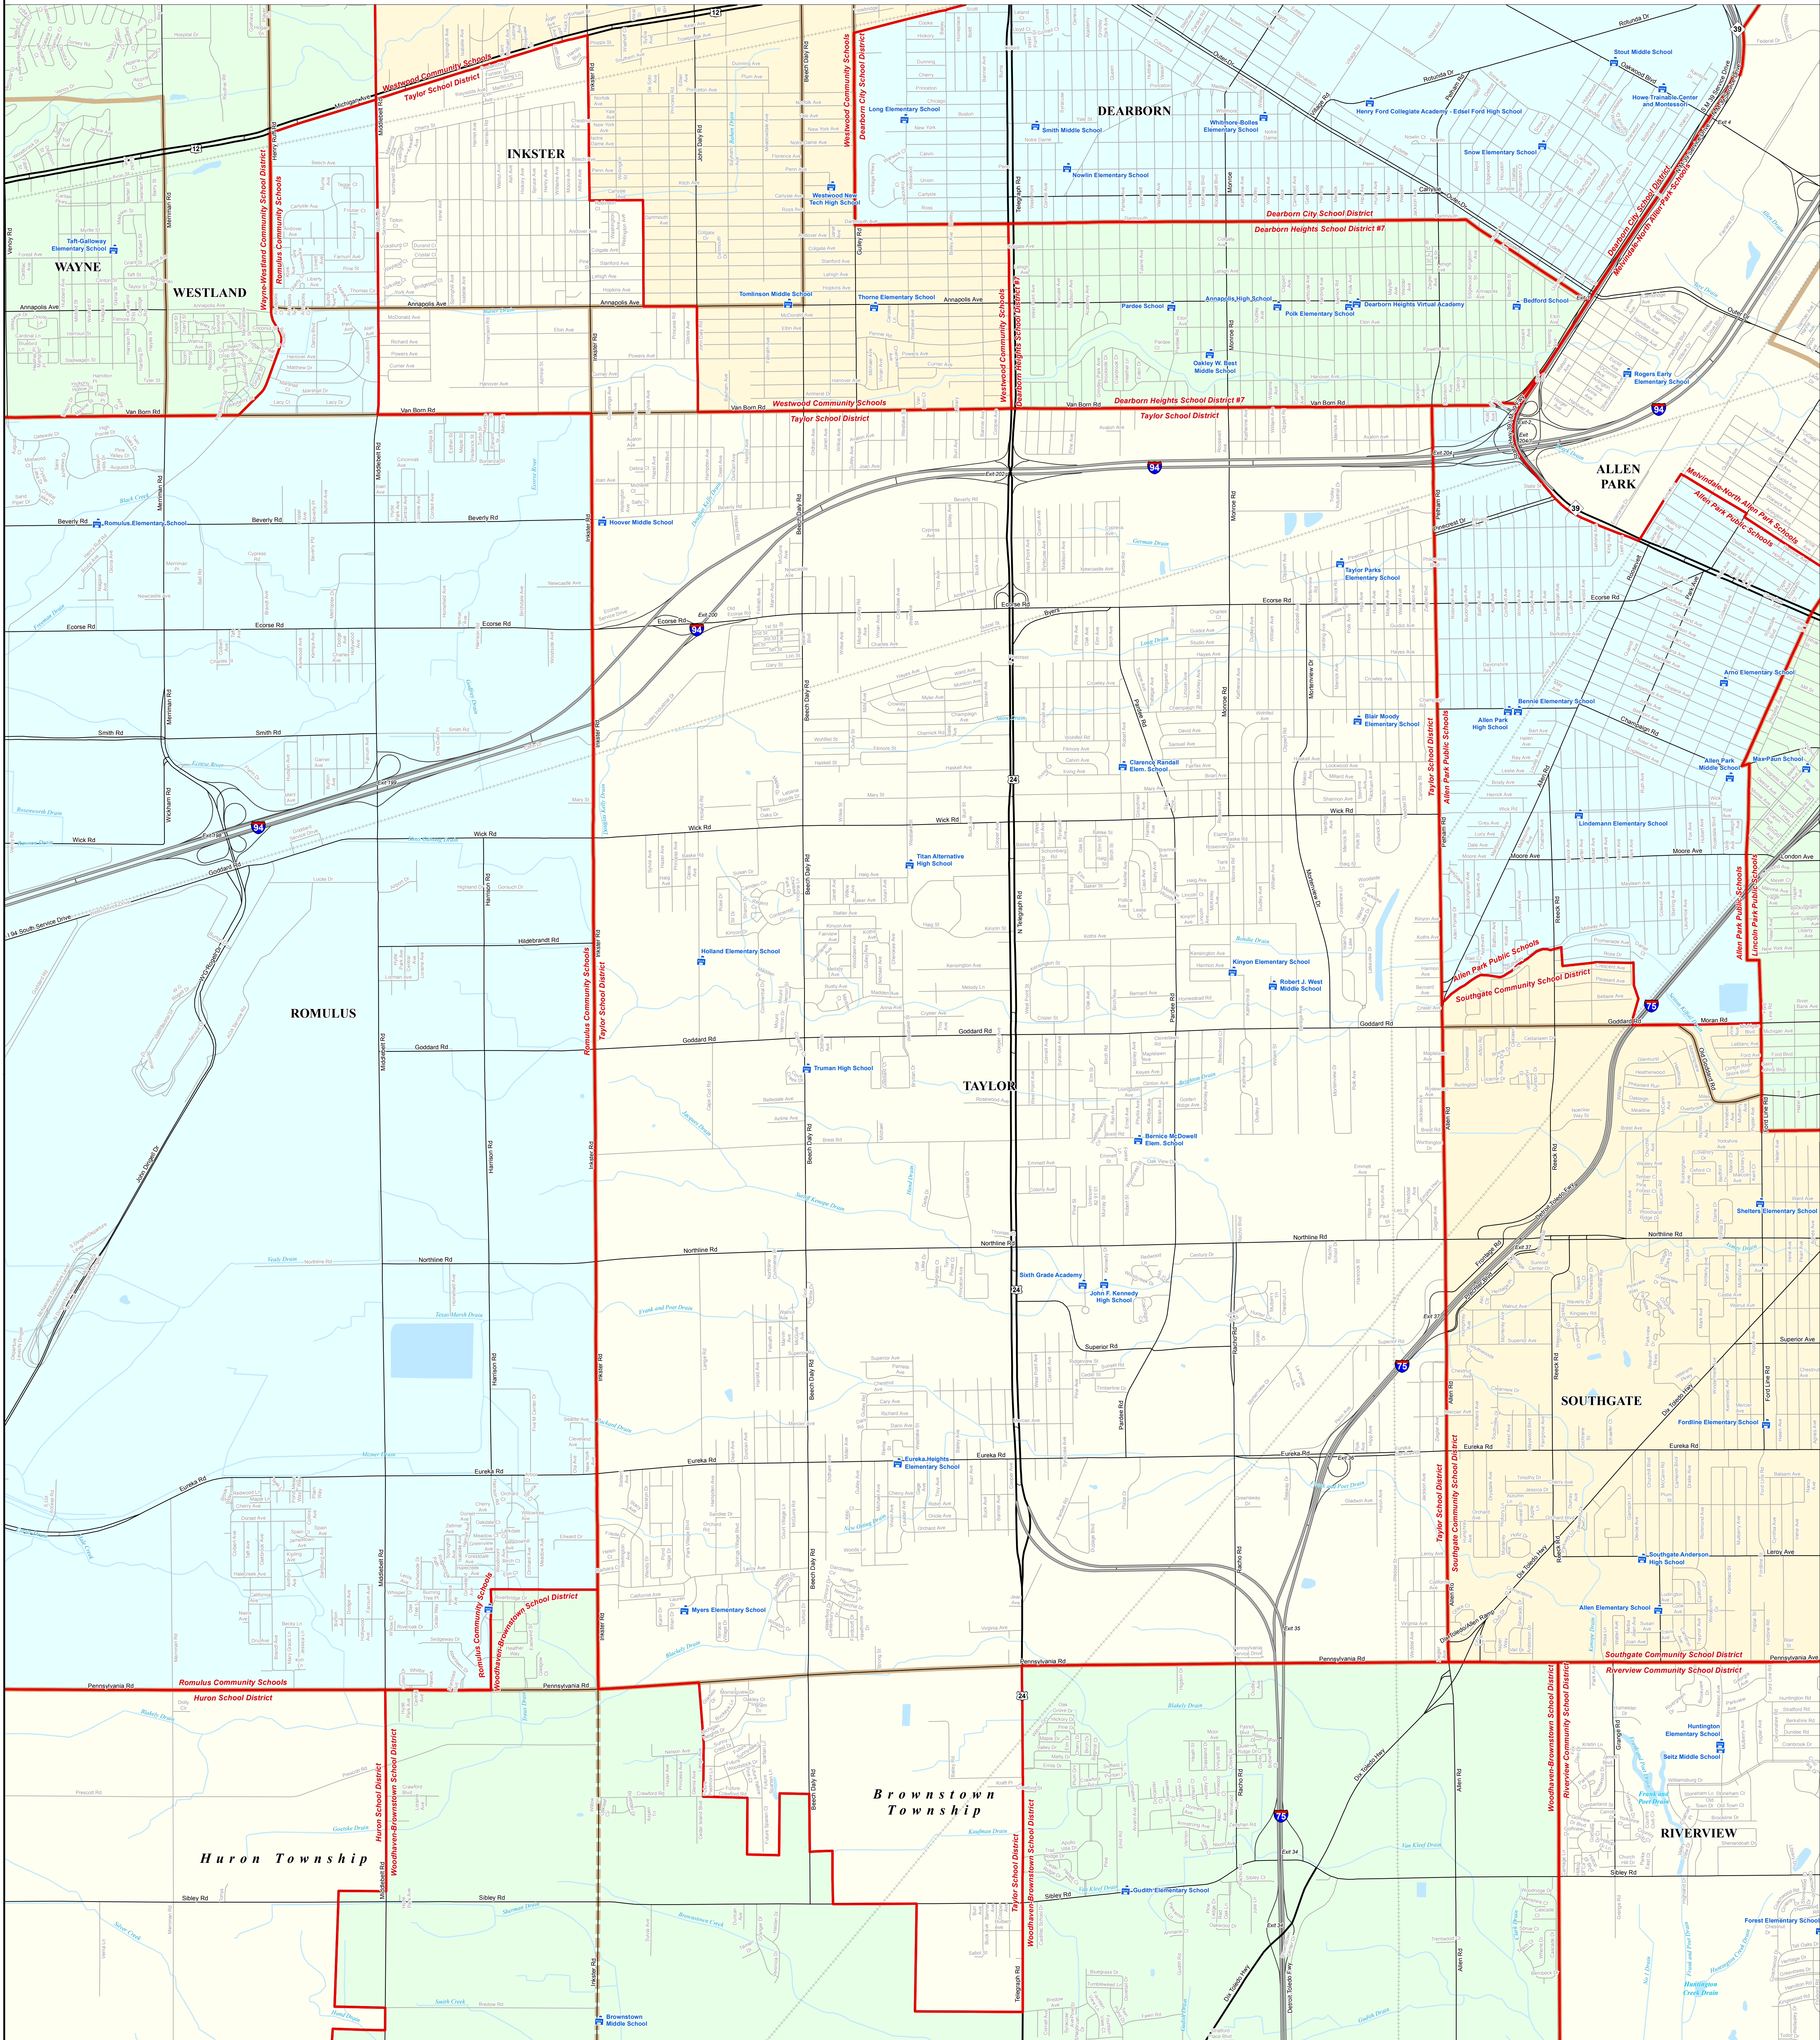

TAYLOR SCHOOL DISTRICT

Wayne RESA

0 0.25 0.5 1 Miles

*Note: Non K-12 School Districts identified with Asterisk (*) in Name

11/14/13

Legend	
School District	School
County	Water Feature
City	River, Stream, or Drain
Township	Railroad
Village	Freeway
Census Designated Place	Primary Road
	Local Road